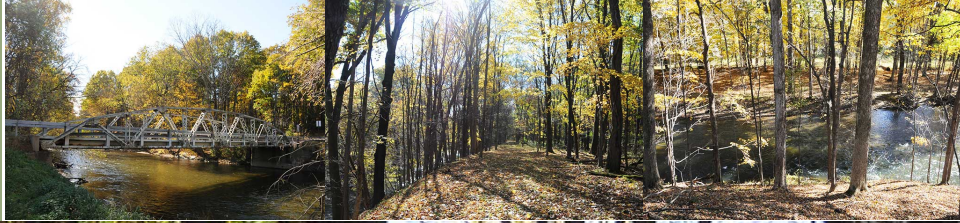

GaryDiMauro
REAL ESTATE, INC.

5.6 Acres on Roe Jan Kill

This unique 5.61 acre lot provides over 500 feet of frontage on the sought after Roeliff Jansen Kill. BOHA is in place. Lightly wooded lot with stunning views of the creek and charming single lane country bridge.