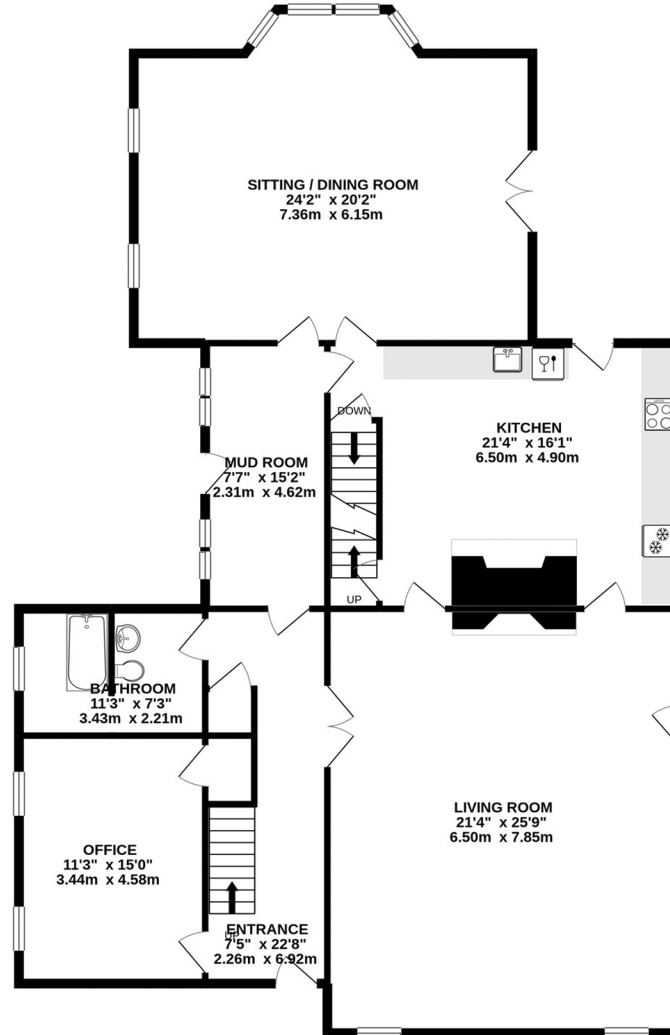

LOWER LEVEL
1094 sq.ft. (101.6 sq.m.) approx.

1ST FLOOR
1840 sq.ft. (171.0 sq.m.) approx.

2ND FLOOR
1612 sq.ft. (149.7 sq.m.) approx.

All measurements and representation of rooms, space, doors, windows, features, appliances and any other items are approximate and should be used by any prospective purchaser for illustrative purposes only. No responsibility is taken for any error, omission or misstatement and no guarantee as to the availability, operability or efficiency of illustrated appliances, services and furniture can be given. Area calculations are approximate and show the whole illustrated area. This may differ from the listing SQ. FT. WWW.HOMEANDPROPERTYPHOTOGRAPHY.COM

TOTAL FLOOR AREA : 4546 sq.ft. (422.3 sq.m.) approx.