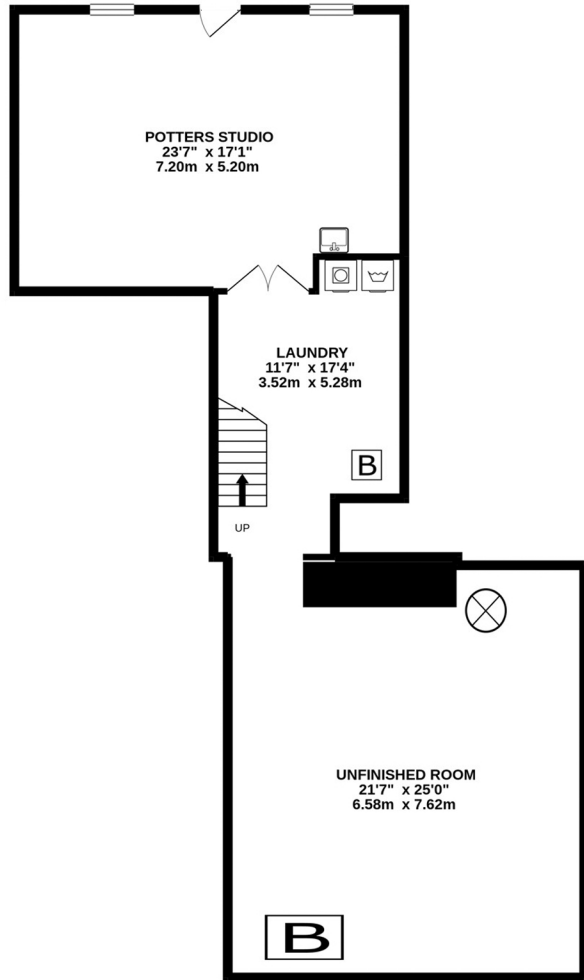

LOWER LEVEL
1094 sq.ft. (101.6 sq.m.) approx.

1ST FLOOR
1840 sq.ft. (171.0 sq.m.) approx.

2ND FLOOR
1612 sq.ft. (149.7 sq.m.) approx.

All measurements and representation of rooms, space, doors, windows, features, appliances and any other items are approximate and should be used by any prospective purchaser for illustrative purposes only. No responsibility is taken for any error, omission or misstatement and no guarantee as to the availability, operability or efficiency of illustrated appliances, services and furniture can be given. Area calculations are approximate and show the whole illustrated area. This may differ from the listing SQ. FT. WWW.HOMEANDPROPERTYPHOTOGRAPHY.COM

TOTAL FLOOR AREA : 4546 sq.ft. (422.3 sq.m.) approx.