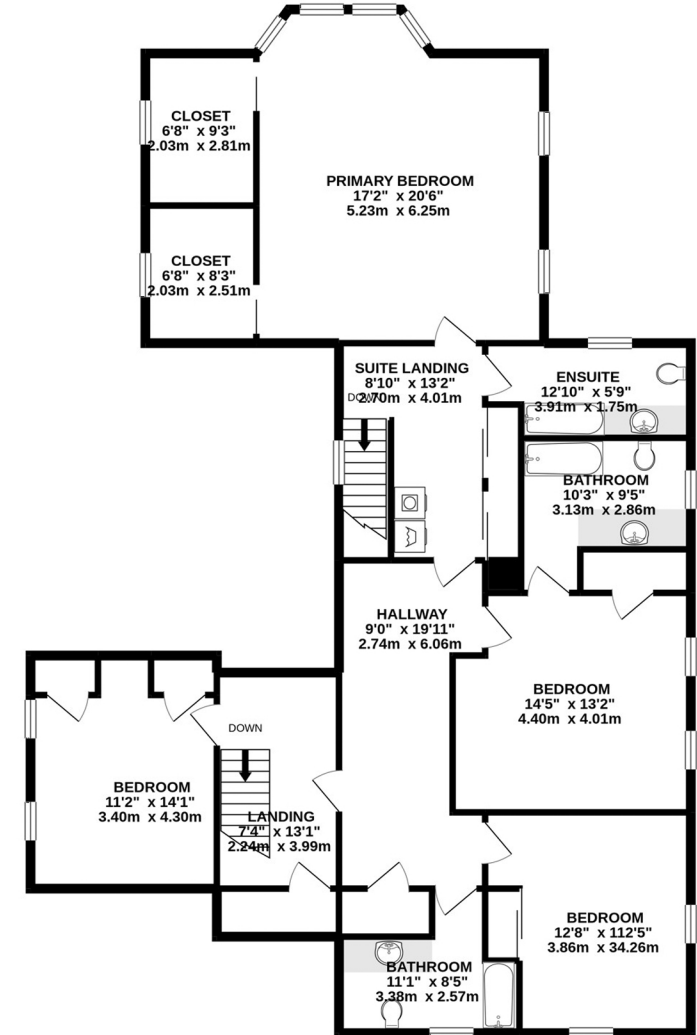

LOWER LEVEL
1094 sq.ft. (101.6 sq.m.) approx.

1ST FLOOR
1840 sq.ft. (171.0 sq.m.) approx.

2ND FLOOR
1612 sq.ft. (149.7 sq.m.) approx.

All measurements and representation of rooms, space, doors, windows, features, appliances and any other items are approximate and should be used by any prospective purchaser for illustrative purposes only. No responsibility is taken for any error, omission or misstatement and no guarantee as to the availability, operability or efficiency of illustrated appliances, services and furniture can be given. Area calculations are approximate and show the whole illustrated area. This may differ from the listing SQ. FT. WWW.HOMEANDPROPERTYPHOTOGRAPHY.COM

TOTAL FLOOR AREA : 4546 sq.ft. (422.3 sq.m.) approx.